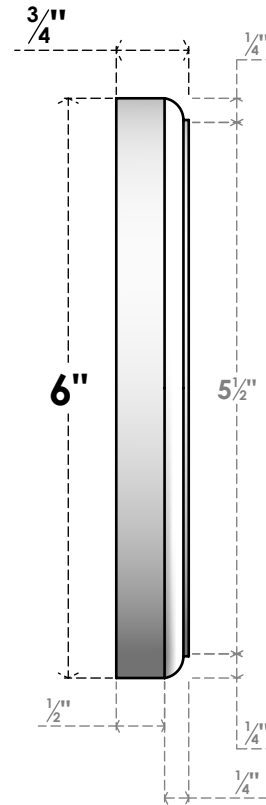

ROSP060X060X075GRY11

6"W X 6"H X 3/4"P STANDARD GRAYSON FLOWER ROSETTE WITH ROUNDED EDGE, ARCHITECTURAL GRADE PVC

FRONT

SIDE

EKENA MILLWORK
2300 WEST MAIN ST.
CLARKSVILLE, TX 75426
TOLL FREE: 866-607-0453
WWW.EKENAMILLWORK.COM

NOTES

1. INSTALLATION TO BE COMPLETED IN ACCORDANCE WITH MANUFACTURER'S SPECIFICATIONS.
2. DRAWING MAY NOT BE TO SCALE
3. THIS DRAWING IS INTENDED FOR DESIGN AND PLANNING PURPOSES ONLY.
4. ALL INFORMATION CONTAINED HEREIN WAS CURRENT AT THE TIME OF DEVELOPMENT BUT MUST BE REVIEWED AND APPROVED BY THE PRODUCT MANUFACTURER TO BE CONSIDERED ACCURATE.
5. ARCHITECTURAL GRADE PVC PRODUCTS ARE MADE FROM EXPANDED CELLULAR PVC AND COME NATURALLY WHITE BUT MAY BE PAINTED