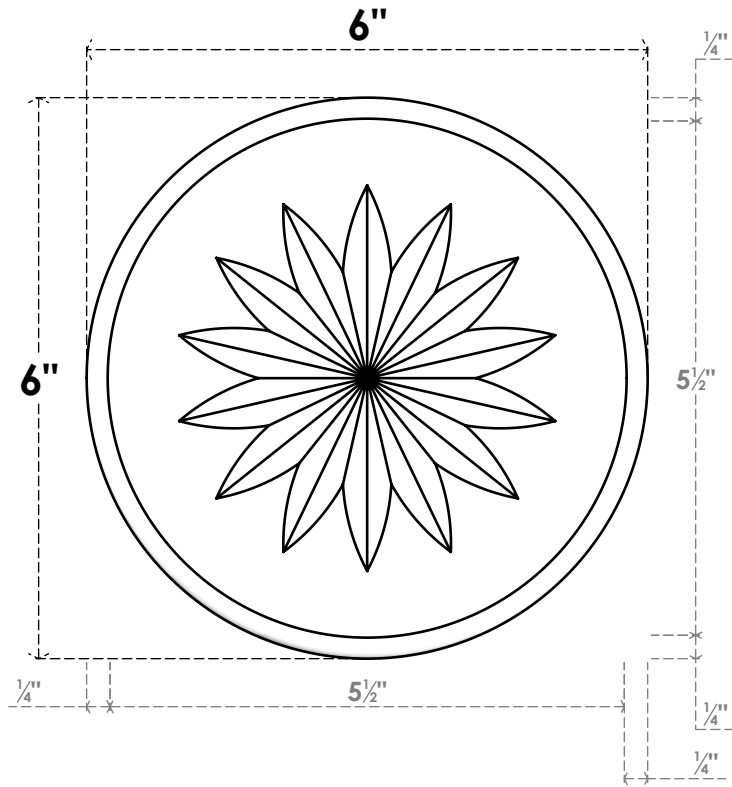

ROSP060X060X075GRY11

6"W X 6"H X 3/4"P STANDARD GRAYSON FLOWER ROSETTE WITH ROUNDED EDGE, ARCHITECTURAL GRADE PVC

FRONT

SIDE

EKENA MILLWORK
2300 WEST MAIN ST.
CLARKSVILLE, TX 75426
TOLL FREE: 866-607-0453
WWW.EKENAMILLWORK.COM